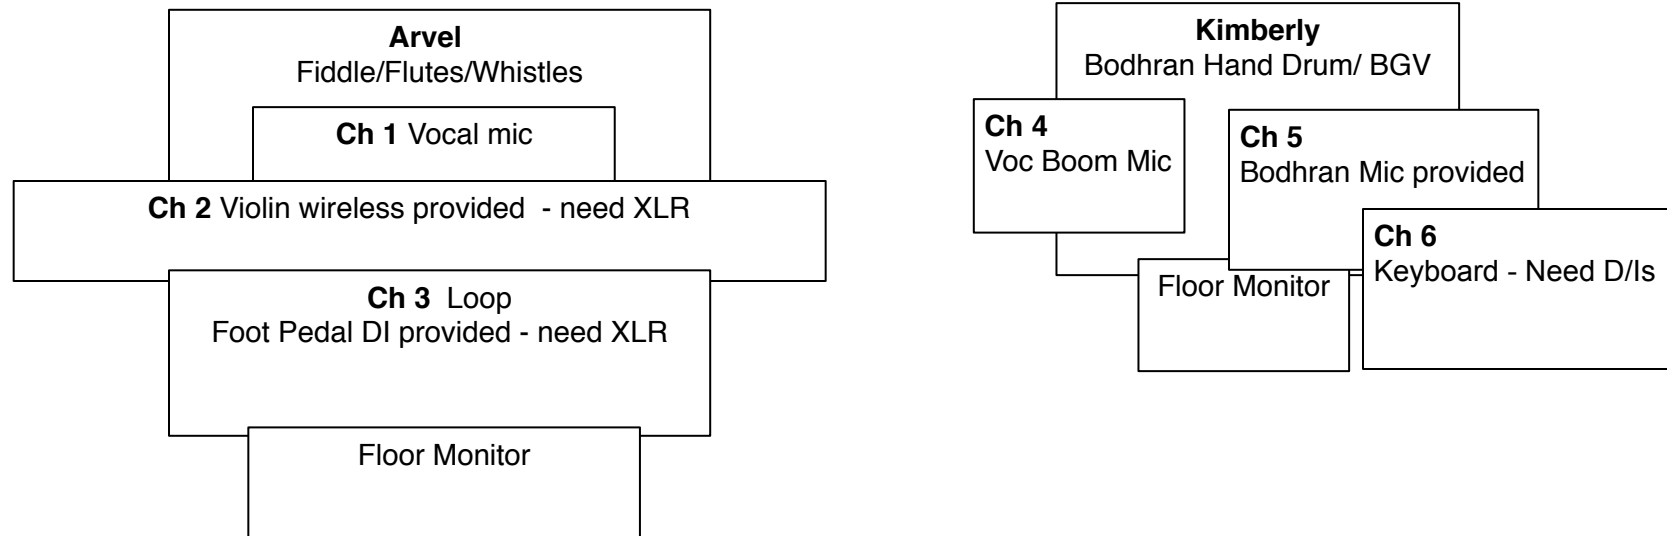

Arvel Bird / Kimberly Kelley: Duo Tech List/Stage Plot
(Bodhran and Keyboard)

We provide:

- Violin D/I
- Arvel Voc Mic/Boom Stand
- Loop D/I
- KK's Bodhran Mic
- Keyboard

We will need:

- (2) Floor monitors
- Boom stand and Vocal Mic for KK
- 2 Keyboard D/I's
- 6 Mixer Inputs
- 2 monitor mixes

Our inputs are:

- Arvel's Vocals
- Violin
- Loop
- KK's Vocals
- Bodhran
- Keyboard (stereo)

Front of Stage