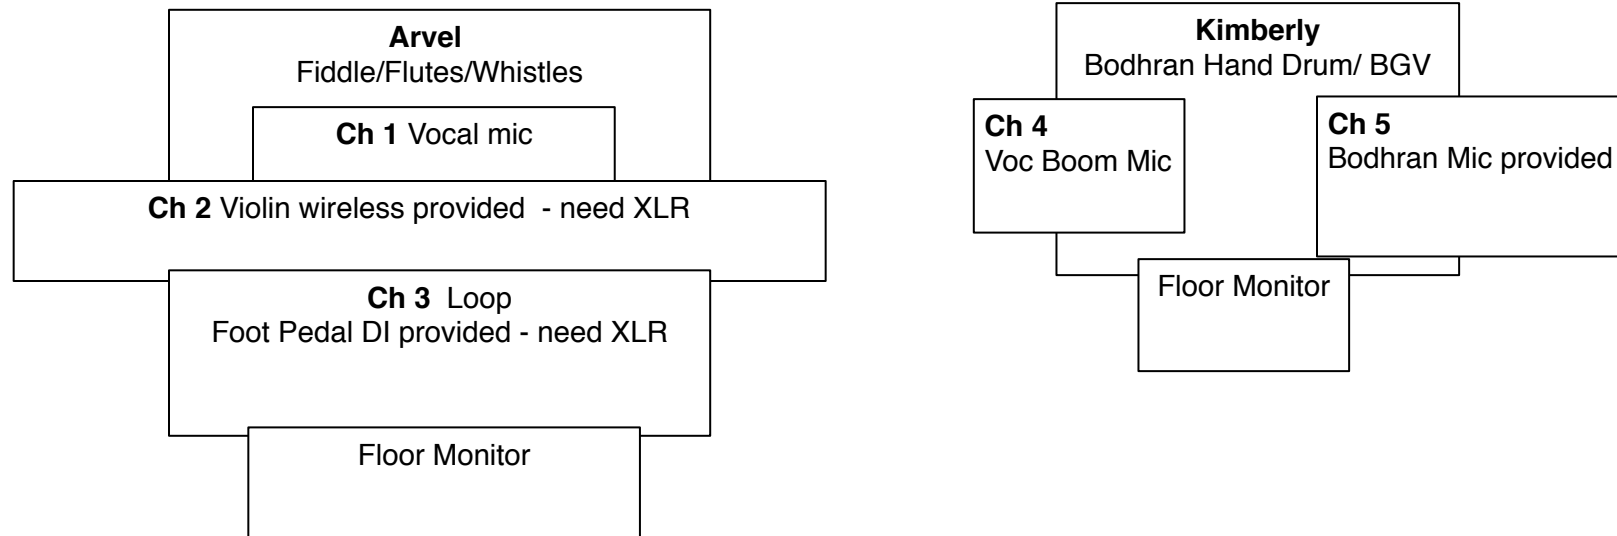

Arvel Bird / Kimberly Kelley: Duo Tech List/Stage Plot  
(Bodhran only)

**We provide:**

- Violin D/I
- Arvel Voc Mic/Boom Stand
- Loop D/I
- Kimberly's Bodhran Mic

**We will need:**

- (2) Floor monitors
- Boom stand and Mic for Kim
- 5 Mixer Inputs
- 2 monitor mixes

**Our inputs are:**

- Arvel Voc mic
- Violin
- Loop
- Kim Voc mic
- Bodhran

Front of Stage